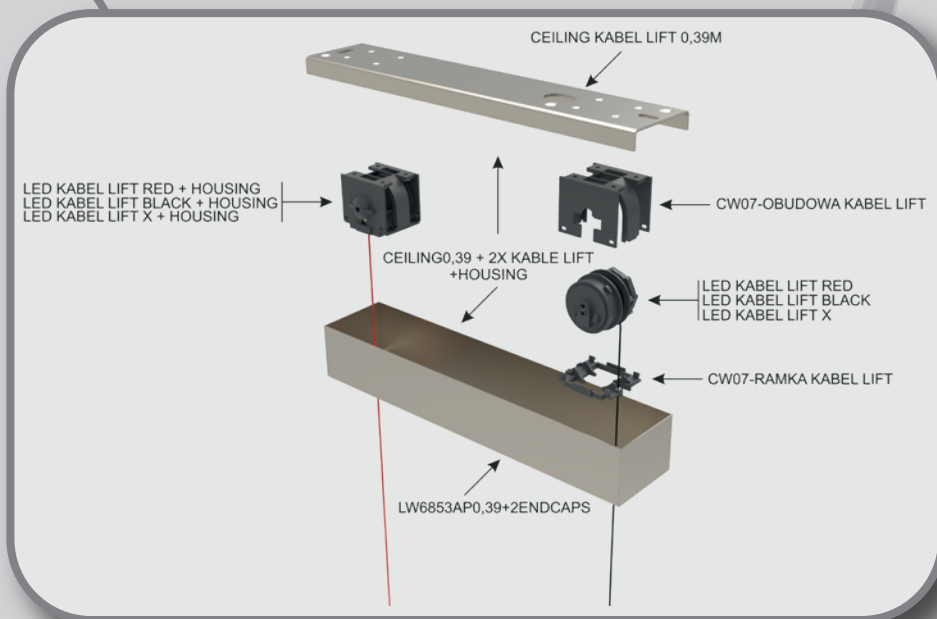

ROLLI
HEIGHT ADJUSTMENT SYSTEM

ROLLI

HEIGHT ADJUSTMENT SYSTEM

- Height Adjustment System for ceiling
- Dedicated **PROXIDIMMER** for **ROLLI SYSTEM**
- Compatible with frosted and opaldiffuser
- Maximum Voltage - 60 VDC
Maximum Current - 4 A
- Min. lamp weight = 400g
Max lamp weight = 3kg

Rolli max. load 1,1kg/mechanism		
	Typ	Art.no
1	Mechanism Rolli "+" 2,4m cord	LED KABEL LIFT RED
2	Mechanism Rolli "-" 2,4m cord	LED KABEL LIFT BLACK
3	Mechanism Rolli X 2,4m cord	LED KABEL LIFT X
4	Frame for Rolli	CW07-RAMKA KABEL LIFT
5	Housing for Rolli	CW07-OBUDOWA KABEL LIFT
6	Mechanism Rolli "+" in plastic housing 2,4m cord	LED KABEL LIFT RED + HOUSING
7	Mechanism Rolli "-" in plastic housing 2,4m cord	LED KABEL LIFT BLACK + HOUSING
8	Mechanism Rolli X in plastic housing 2,4m cord	LED KABEL LIFT X + HOUSING
9	Ceiling bracket 390mm	CEILING KABEL LIFT 0,39M
10	Ceiling bracket 390mm with 2 mechanism "+" and "-" in plastic housing 2,4m cord	CEILING0,39 + 2X KABLE LIFT + HOUSING
11	Alu cover profile 390mm with 2x end cups	LW6853AP0,39+2ENDCAPS

Rolli max. load 3kg/mechanism		
	Typ	Art.no
1	Mechanism Rolli CRBN "+" 2,4m cord	LED KABEL LIFT CRBN RED
2	Mechanism Rolli CRBN "-" 2,4m cord	LED KABEL LIFT CRBN BLACK
3	Mechanism Rolli CRBN X 2,4m cord	LED KABEL LIFT CRBN X
4	Frame for Rolli	CW07-RAMKA KABEL LIFT
5	Housing for Rolli	CW07-OBUDOWA KABEL LIFT
6	Mechanism Rolli CRBN "+" in plastic housing 2,4m cord	LED KABEL LIFT CRBN RED + HOUSING
7	Mechanism Rolli CRBN "-" in plastic housing 2,4m cord	LED KABEL LIFT CRBN BLACK + HOUSING
8	Mechanism Rolli CRBN X in plastic housing 2,4m cord	LED KABEL LIFT CRBN X + HOUSING
9	Ceiling bracket 390mm	CEILING KABEL LIFT 0,39M
10	Ceiling bracket 390mm with 2 mechanism CRBN "+" and "-" in plastic housing 2,4m cord	CEILING0,39 + 2X KABLE LIFT CRBN + HOUSING
11	Alu cover profile 390mm with 2x end cups	LW6853AP0,39+2ENDCAPS