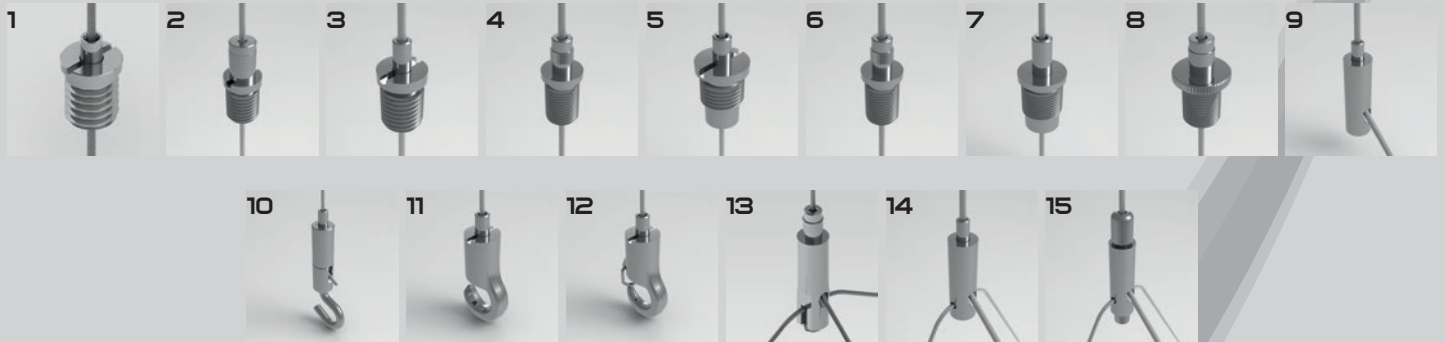

BRASS PARTS FOR SUSPENSIONS OF LUMINAIRES

BLOCKERS FOR STEEL ROPES