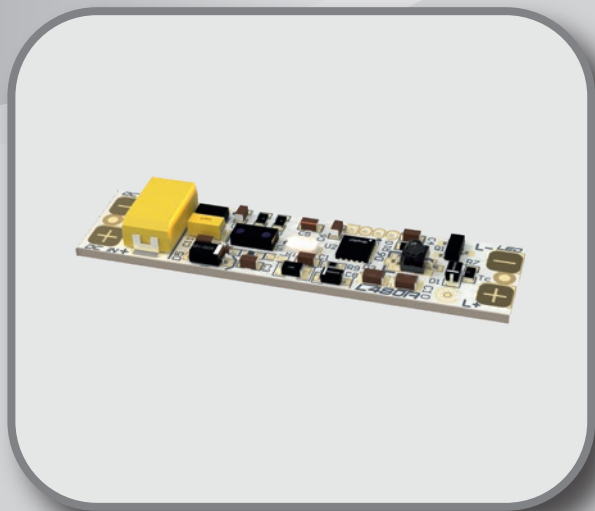

ROLLI
HEIGHT ADJUSTMENT SYSTEM

ROLLI

HEIGHT ADJUSTMENT SYSTEM

- Height Adjustment System for ceiling
- Dedicated **PROXIDIMMER** for **ROLLI SYSTEM**
- Compatible with frosted and opaldiffuser
- Maximum Voltage - 60 VDC
Maximum Current - 4 A
- Min. lamp weight = 400g
Max lamp weight = 3kg

Rolli max. load 1,1kg/mechanism		
	Typ	Art.no
1	Mechanism Rolli "+" 2,4m cord	LED KABEL LIFT RED
2	Mechanism Rolli "-" 2,4m cord	LED KABEL LIFT BLACK
3	Mechanism Rolli X 2,4m cord	LED KABEL LIFT X
4	Frame for Rolli	CW07-RAMKA KABEL LIFT
5	Housing for Rolli	CW07-OBUDOWA KABEL LIFT
6	Mechanism Rolli "+" in plastic housing 2,4m cord	LED KABEL LIFT RED + HOUSING
7	Mechanism Rolli "-" in plastic housing 2,4m cord	LED KABEL LIFT BLACK + HOUSING
8	Mechanism Rolli X in plastic housing 2,4m cord	LED KABEL LIFT X + HOUSING
9	Ceiling bracket 390mm	CEILING KABEL LIFT 0,39M
10	Ceiling bracket 390mm with 2 mechanism "+" and "-" in plastic housing 2,4m cord	CEILING0,39 + 2X KABLE LIFT + HOUSING
11	Alu cover profile 390mm with 2x end cups	LW6853AP0,39+2ENDCAPS

Rolli max. load 3kg/mechanism		
	Typ	Art.no
1	Mechanism Rolli CRBN "+" 2,4m cord	LED KABEL LIFT CRBN RED
2	Mechanism Rolli CRBN "-" 2,4m cord	LED KABEL LIFT CRBN BLACK
3	Mechanism Rolli CRBN X 2,4m cord	LED KABEL LIFT CRBN X
4	Frame for Rolli	CW07-RAMKA KABEL LIFT
5	Housing for Rolli	CW07-OBUDOWA KABEL LIFT
6	Mechanism Rolli CRBN "+" in plastic housing 2,4m cord	LED KABEL LIFT CRBN RED + HOUSING
7	Mechanism Rolli CRBN "-" in plastic housing 2,4m cord	LED KABEL LIFT CRBN BLACK + HOUSING
8	Mechanism Rolli CRBN X in plastic housing 2,4m cord	LED KABEL LIFT CRBN X + HOUSING
9	Ceiling bracket 390mm	CEILING KABEL LIFT 0,39M
10	Ceiling bracket 390mm with 2 mechanism CRBN "+" and "-" in plastic housing 2,4m cord	CEILING0,39 + 2X KABLE LIFT CRBN + HOUSING
11	Alu cover profile 390mm with 2x end cups	LW6853AP0,39+2ENDCAPS