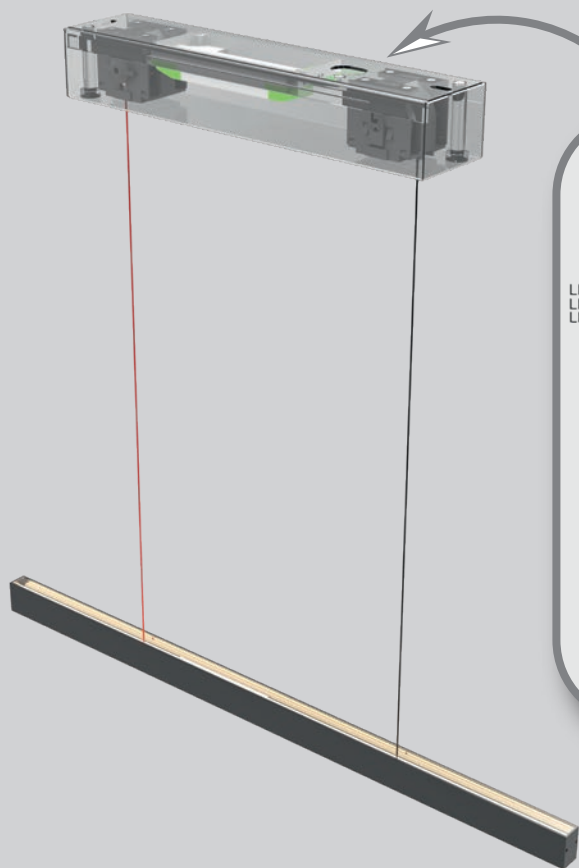

ROLLI
HEIGHT ADJUSTMENT SYSTEM

ROLLI

HEIGHT ADJUSTMENT SYSTEM

- Height Adjustment System for ceiling
- Dedicated **PROXIDIMMER** for **ROLLI SYSTEM**
- Compatible with frosted and opaldiffuser
- Maximum Voltage - 60 VDC
Maximum Current - 4 A
- Min. lamp weight = 400g
Max lamp weight = 3kg

Rolli max. load 1,1kg/mechanism		
	Typ	Art.no
1	Mechanism Rolli "+" 2,4m cord	LED KABEL LIFT RED
2	Mechanism Rolli "-" 2,4m cord	LED KABEL LIFT BLACK
3	Mechanism Rolli X 2,4m cord	LED KABEL LIFT X
4	Frame for Rolli	CW07-RAMKA KABEL LIFT
5	Housing for Rolli	CW07-OBUDOWA KABEL LIFT
6	Mechanism Rolli "+" in plastic housing 2,4m cord	LED KABEL LIFT RED + HOUSING
7	Mechanism Rolli "-" in plastic housing 2,4m cord	LED KABEL LIFT BLACK + HOUSING
8	Mechanism Rolli X in plastic housing 2,4m cord	LED KABEL LIFT X + HOUSING
9	Ceiling bracket 390mm	CEILING KABEL LIFT 0,39M
10	Ceiling bracket 390mm with 2 mechanism "+" and "-" in plastic housing 2,4m cord	CEILING0,39 + 2X KABLE LIFT + HOUSING
11	Alu cover profile 390mm with 2x end cups	LW6853AP0,39+2ENDCAPS

Rolli max. load 3kg/mechanism		
	Typ	Art.no
1	Mechanism Rolli CRBN "+" 2,4m cord	LED KABEL LIFT CRBN RED
2	Mechanism Rolli CRBN "-" 2,4m cord	LED KABEL LIFT CRBN BLACK
3	Mechanism Rolli CRBN X 2,4m cord	LED KABEL LIFT CRBN X
4	Frame for Rolli	CW07-RAMKA KABEL LIFT
5	Housing for Rolli	CW07-OBUDOWA KABEL LIFT
6	Mechanism Rolli CRBN "+" in plastic housing 2,4m cord	LED KABEL LIFT CRBN RED + HOUSING
7	Mechanism Rolli CRBN "-" in plastic housing 2,4m cord	LED KABEL LIFT CRBN BLACK + HOUSING
8	Mechanism Rolli CRBN X in plastic housing 2,4m cord	LED KABEL LIFT CRBN X + HOUSING
9	Ceiling bracket 390mm	CEILING KABEL LIFT 0,39M
10	Ceiling bracket 390mm with 2 mechanism CRBN "+" and "-" in plastic housing 2,4m cord	CEILING0,39 + 2X KABLE LIFT CRBN + HOUSING
11	Alu cover profile 390mm with 2x end cups	LW6853AP0,39+2ENDCAPS